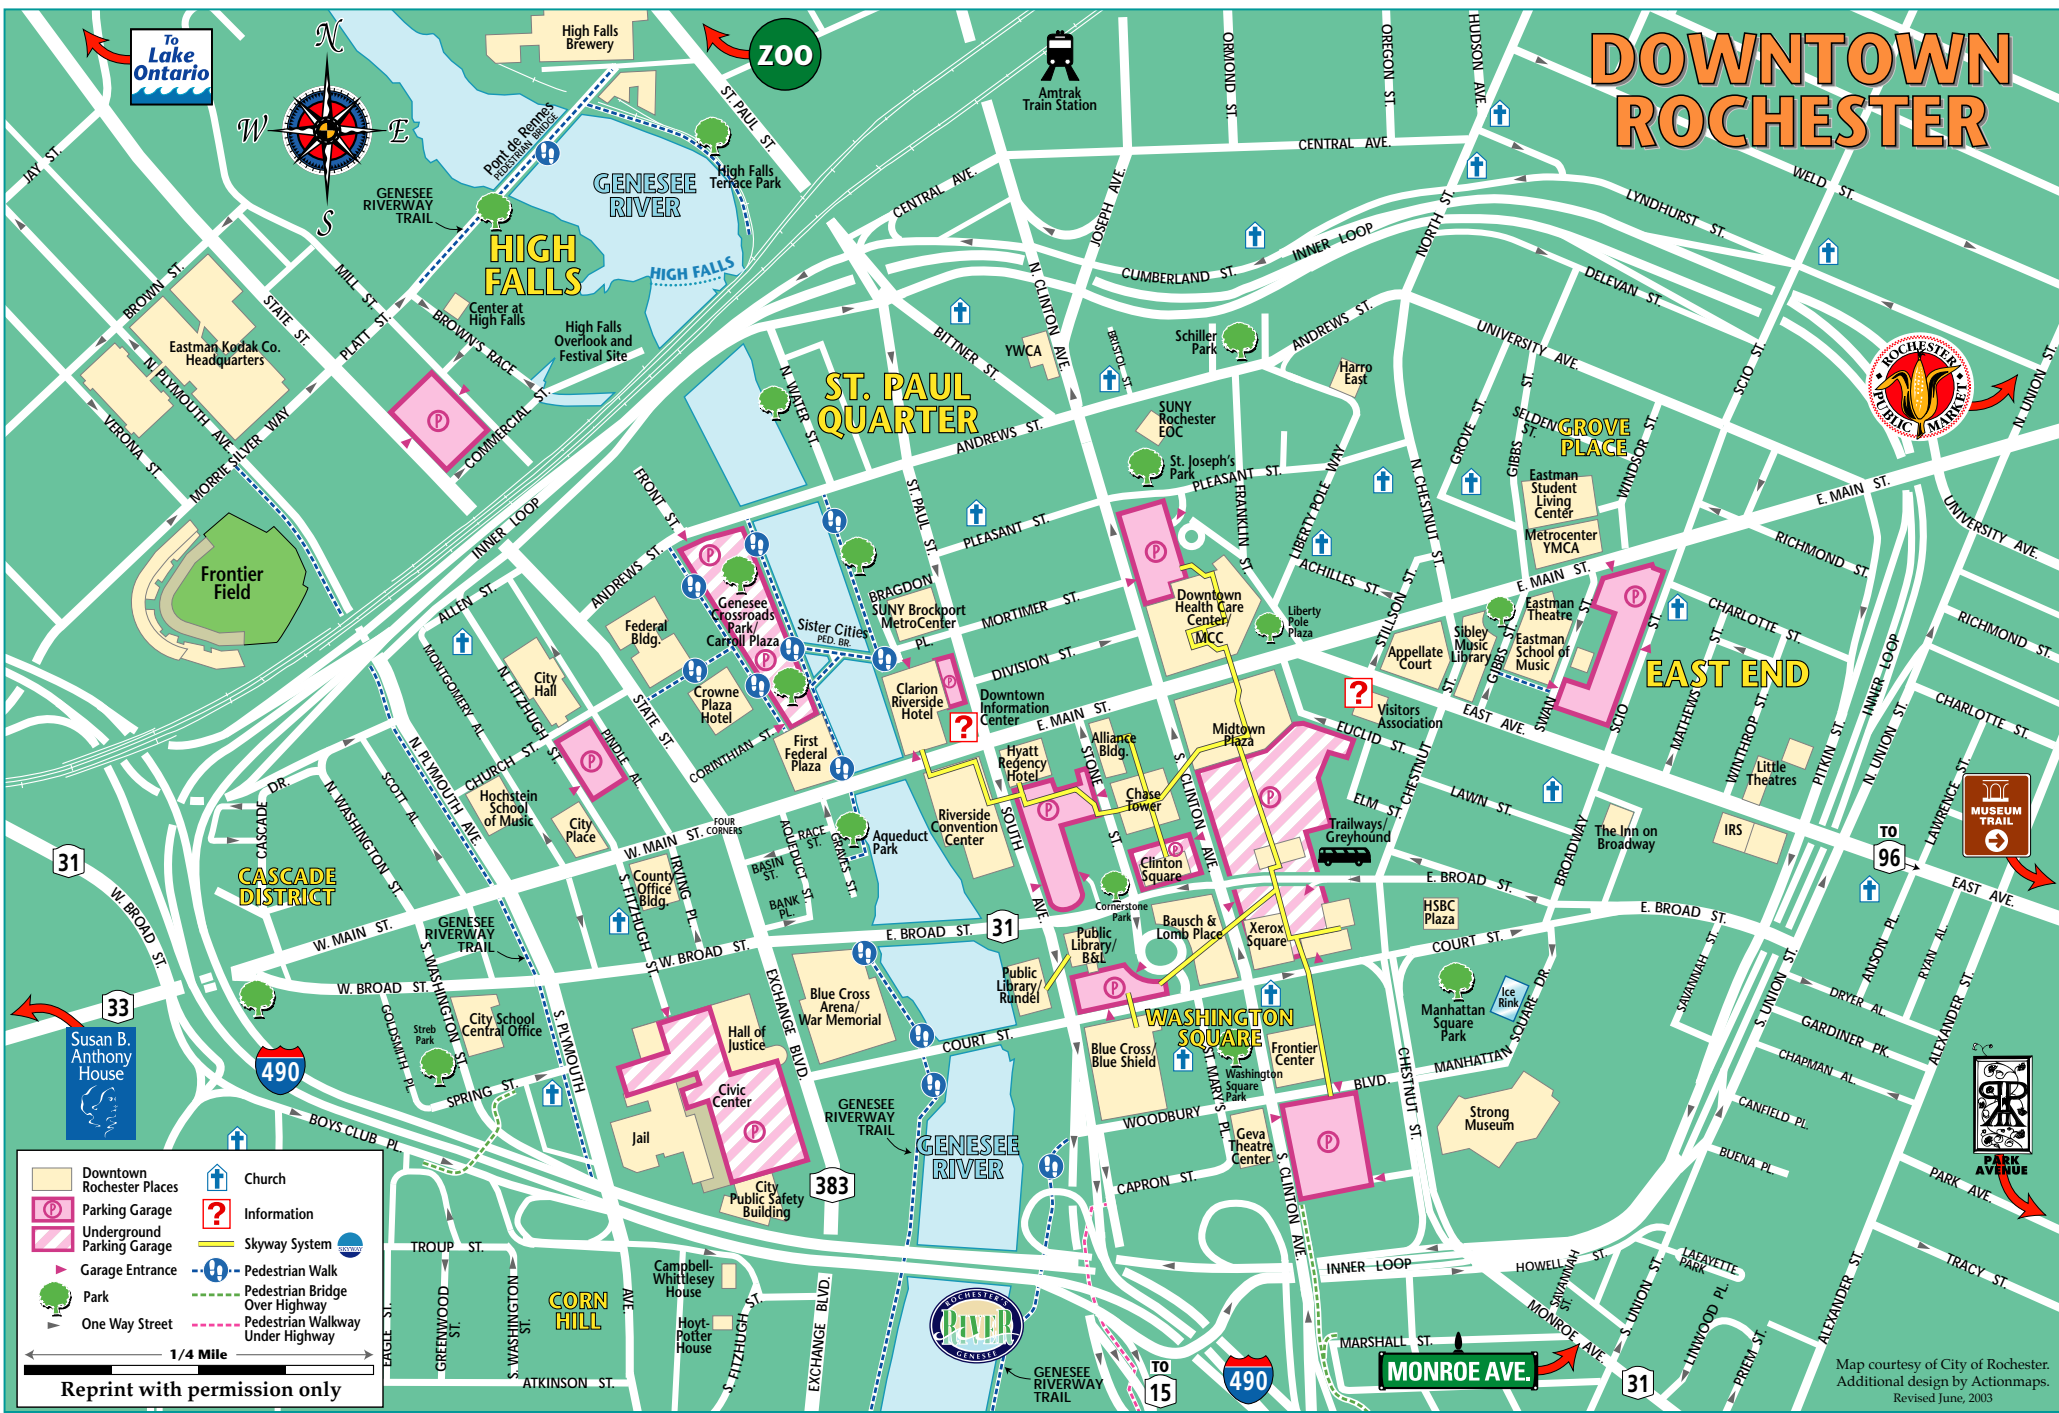

# DOWNTOWN ROCHESTER

**Reprint with permission only**

	Downtown Rochester Places		Church
	Parking Garage		Information
	Underground Parking Garage		Skyway System
	Garage Entrance		Pedestrian Walk
	Park		Pedestrian Bridge Over Highway
	One Way Street		Pedestrian Walkway Under Highway

Map courtesy of City of Rochester.  
 Additional design by Actionmaps.  
 Revised June, 2003

**THE DOWNTOWN GUIDES**  
 120 East Main St. (corner of St. Paul St.)  
 (585) 232-3420 [www.rochesterdowntown.com](http://www.rochesterdowntown.com)